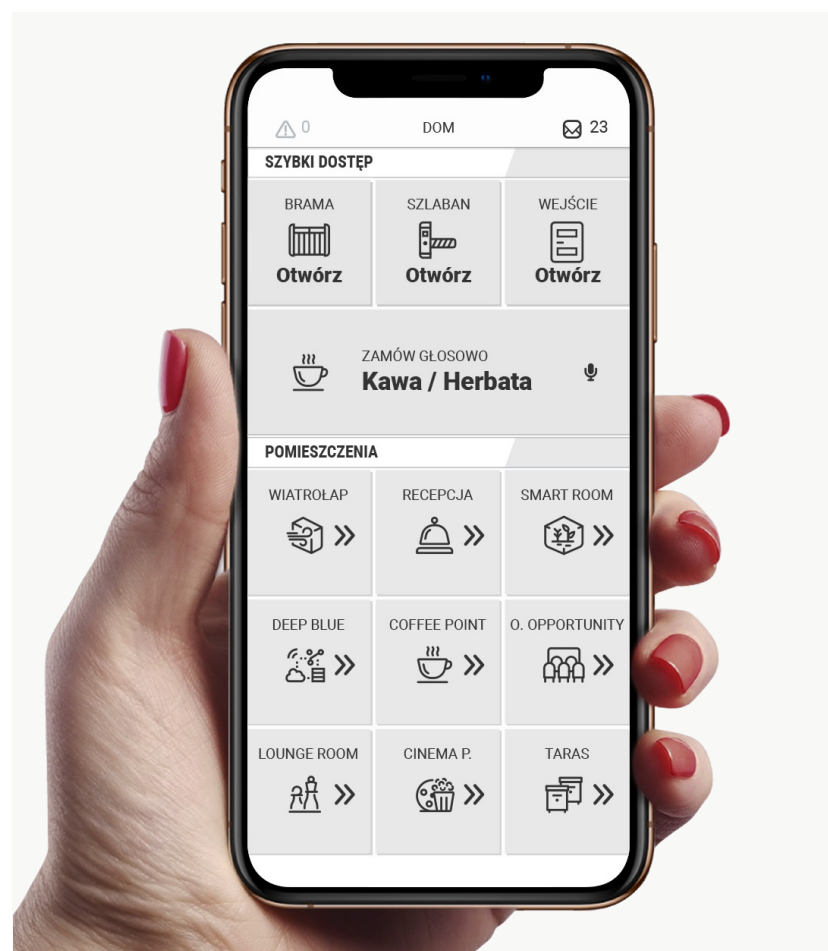

Nazca

NAZCA is a comprehensive solution for the management and optimisation of industrial processes and for building automation, which allows you to maximise business benefits, identify gaps and look at processes from a broader perspective. It is a universal technology that automates information flow management and provides BMS (Building Management System), SMS (Security Management System) and EMS (Energy Management System) class solutions in a single platform.

Features

Versatile platform

Buildings and industry

Communication with equipment

Secure

Scalable

Technologies

- Heating control
- Alarm system
- One Click Energy Saving
- Monitoring
- Metering
- Air conditioning control
- Audio/video control
- Roller shutter/blind control
- Air quality monitoring
- Ventilation control
- Flood sensor
- Humidity measurement
- Mirror heating
- Electric socket control
- Gate, wicket control
- SMS, email notification

Comfort

Nazca not only works well, Nazca also looks great. Clear, responsive and customisable visualisation allows for quick analysis of large data sets, finding trends and specific areas for optimisation. The clarity of information provided and the ease of its interpretation are the biggest advantages of the system.

Control

The universal and versatile nature of Nazca allows the system to be used in industrial solutions, large-scale buildings, warehouses, and commercial facilities. Nazca is a platform that efficiently handles the management of single or multiple buildings. The flexibility of the solution enables the integration of complex building, business and manufacturing systems, allowing for the modeling of entire facility processes.