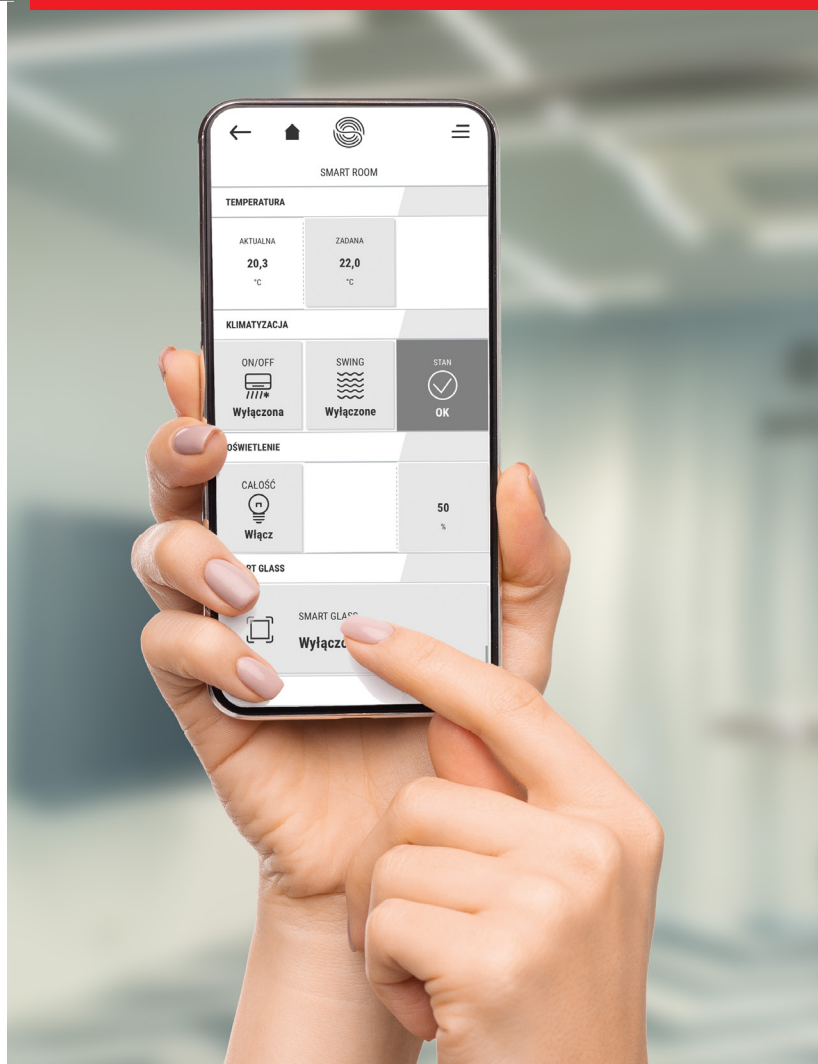

Nazca

NAZCA is a comprehensive solution for the management and optimisation of industrial processes and for building automation, which allows you to maximise business benefits, identify gaps and look at processes from a broader perspective. It is a universal technology that automates information flow management and provides BMS (Building Management System), SMS (Security Management System) and EMS (Energy Management System) class solutions in a single platform.

Features

Versatile platform

Buildings and industry

Communication with equipment

Secure

Scalable

Technologies

- Heating control
- Alarm system
- One Click Energy Saving
- Monitoring
- Metering
- Air conditioning control
- Audio/video control
- Roller shutter/blind control
- Air quality monitoring
- Ventilation control
- Flood sensor
- Humidity measurement
- Mirror heating
- Electric socket control
- Gate, wicket control
- SMS, email notification

Comfort

Nazca not only works well, Nazca also looks great. Clear, responsive and customisable visualisation allows for quick analysis of large data sets, finding trends and specific areas for optimisation. The clarity of information provided and the ease of its interpretation are the biggest advantages of the system.

Control

The universal and versatile nature of Nazca allows the system to be used in industrial solutions, large-scale buildings, warehouses, and commercial facilities. Nazca is a platform that efficiently handles the management of single or multiple buildings. The flexibility of the solution enables the integration of complex building, business and manufacturing systems, allowing for the modeling of entire facility processes.